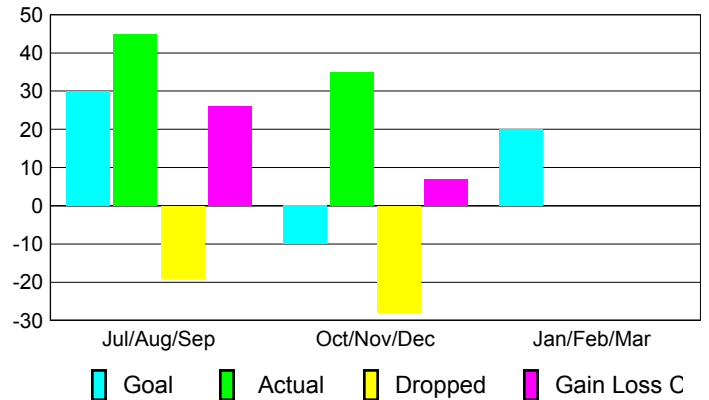

Club Results 2012-2013

Goal, New, Dropped, Gain/Loss

Comparison of Club Gain/Loss

Current Year Compared to the Previous Year

YTD Status Quo Clubs 2012-2013

Status Quo Clubs Compared to Status Quo Members

MEMBERSHIP

Membership Results 2012-2013

Membership 2011-2012

Month	Net Memb Goal	Actual New Memb	Actual Dropped Memb	Gain/Loss of Memb	Gain/Loss of Memb
Jul/Aug/Sep	30	45	-19	26	60
Oct/Nov/Dec	-10	35	-28	7	-12
Jan/Feb/Mar	20				0
Totals	40	80	-47	33	48

Membership Results 2012-2013

Goal, New, Dropped, Gain/Loss

Comparison of Membership Gain/Loss

Current Year Compared to the Previous Year

Gender Comparison 2012-2013

Jul/Aug/Sep

Oct/Nov/Dec

Jan/Feb/Mar