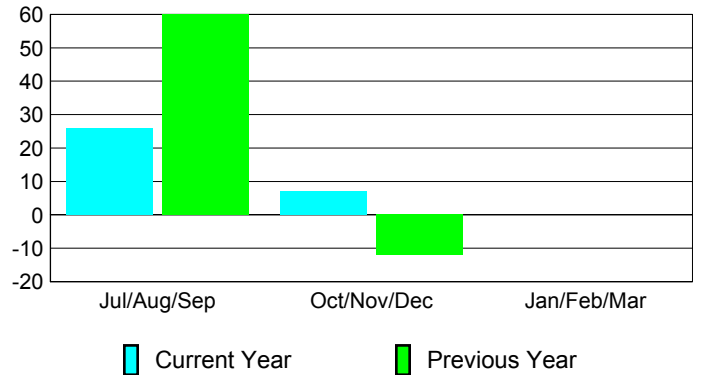

Membership Results 2012-2013

Membership 2011-2012

Month	Net Memb Goal	Actual New Memb	Actual Dropped Memb	Gain/Loss of Memb	Gain/Loss of Memb
Jul/Aug/Sep	30	45	-19	26	60
Oct/Nov/Dec	-10	35	-28	7	-12
Jan/Feb/Mar	20				0
Totals	40	80	-47	33	48

Membership Results 2012-2013

Goal, New, Dropped, Gain/Loss

Comparison of Membership Gain/Loss

Current Year Compared to the Previous Year

Gender Comparison 2012-2013

Jul/Aug/Sep

Oct/Nov/Dec

Jan/Feb/Mar